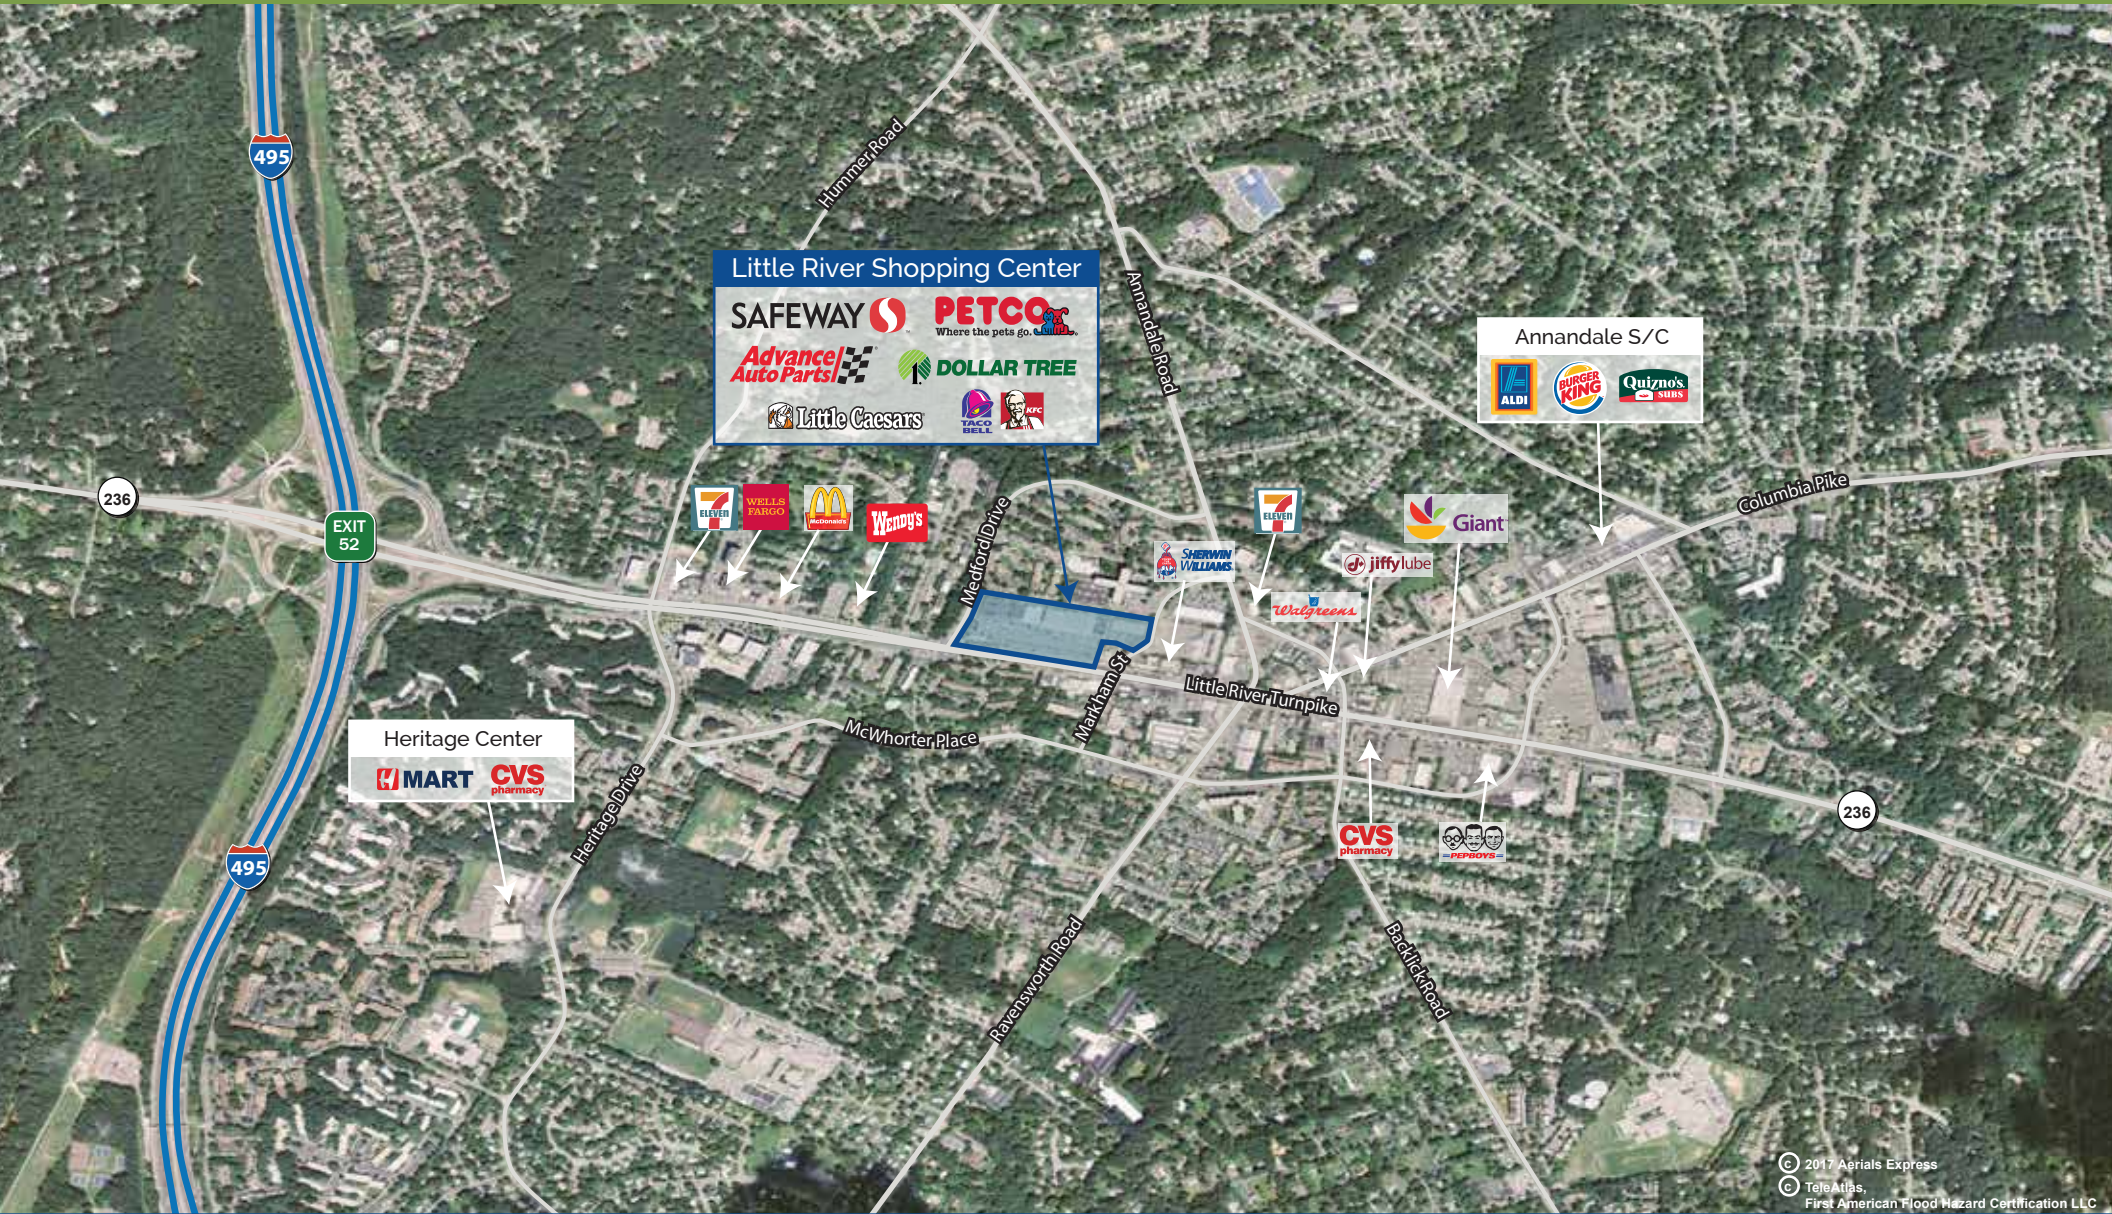

Space	Tenant
7450	Taco Bell/KFC
7448B	Advance Auto Parts
7448A	Dollar Tree
7446	A's Barbershop
7444	Dynasty Hair Salon
7442B	Beyond Nails Spa
7442	Pho Hot Restaurant
7440	Available - 1,500 SF
7438B	Lotte Boutique

Space	Tenant
7438A	Peking Cafe
7436	Little Caesars Pizza
7434	Petco
7432	Annandale Urgent Care
7414	Safeway
7412	Parliament Cleaners
7410B	Miso Cafe
7410A	Bank of Hope
7408	Synergy Cabinets

Space	Tenant
7406	Casa De Janet Pizzeria
7406A	Nails Love
7404	Annandale Laundromat
7358	Issho Sushi and Izakaya
7356B	GopChang Story BBQ
7356A	Chicken House
7354	Duke Cigar & Tobacco
7354A	Washington Christian Book

Beatty Management | 703.821.0500 | bmc@beattycos.com

LITTLE RIVER AND MARKHAM SHOPPING CENTER

Little River Turnpike (Rte. 236) & Markham Street, Annandale, VA 22003

© 2017 Aerials Express
© TeleAtlas
First American Flood Hazard Certification LLC