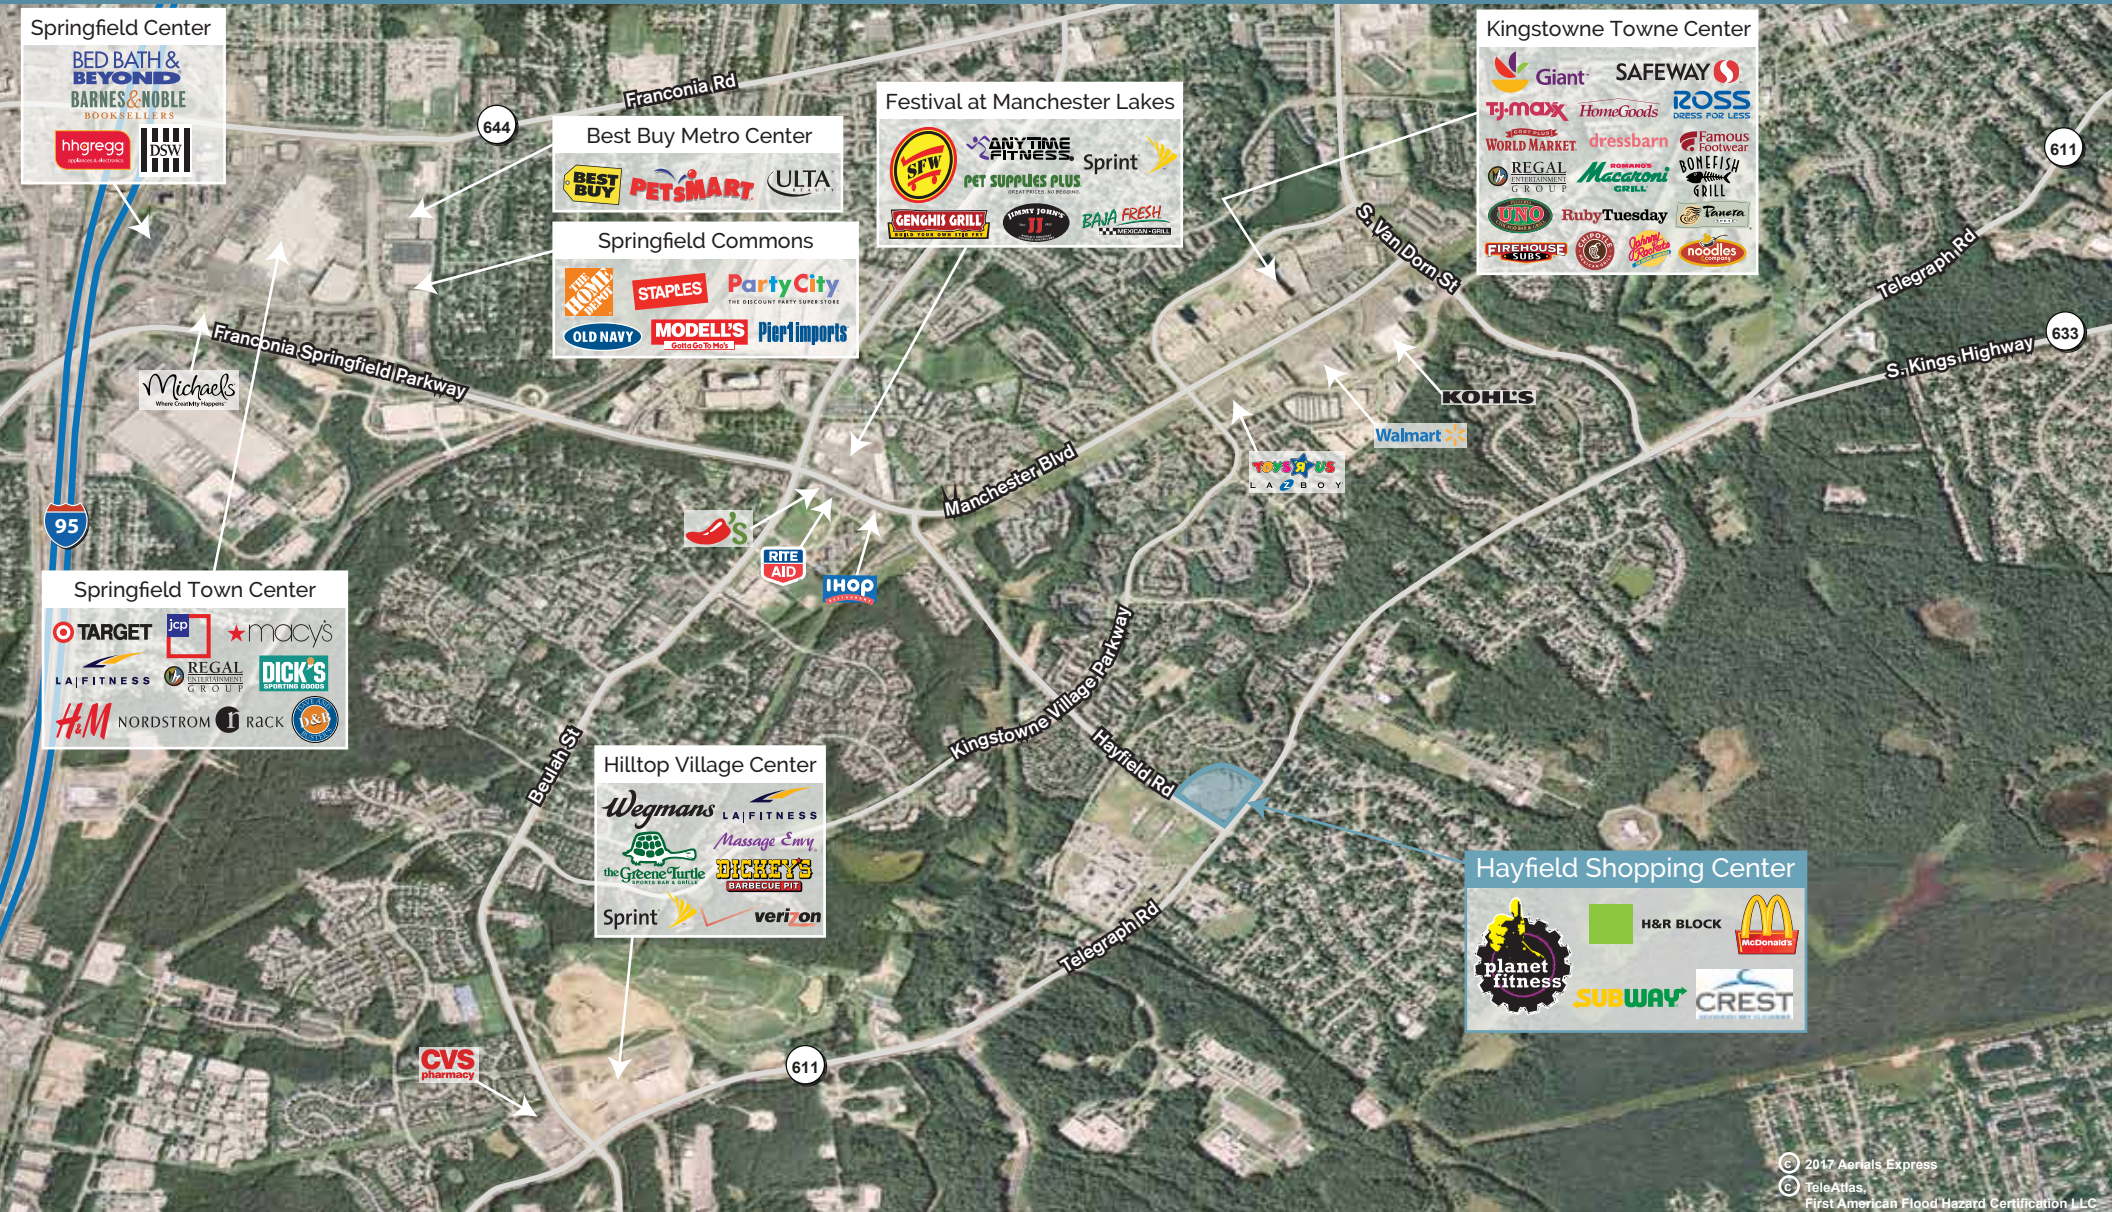

HAYFIELD SHOPPING CENTER

7590 Telegraph Road, Alexandria, VA 22315

© 2017 Aerials Express
© TeleAtlas
First American Flood Hazard Certification LLC

6824 Elm Street, Suite 200, McLean, VA 22101
ph: 703.821.0500 | fax: 703.442.7545 | BeattyCos.com

LEASING CONTACT

Dimitri Georgelakos | 703.268.2710 | dimitri@klnb.com
Veronica Kamara | 703.268.2714 | vkamara@klnb.com
Billy Kelly | 703.268.2706 | bkelly@klnb.com