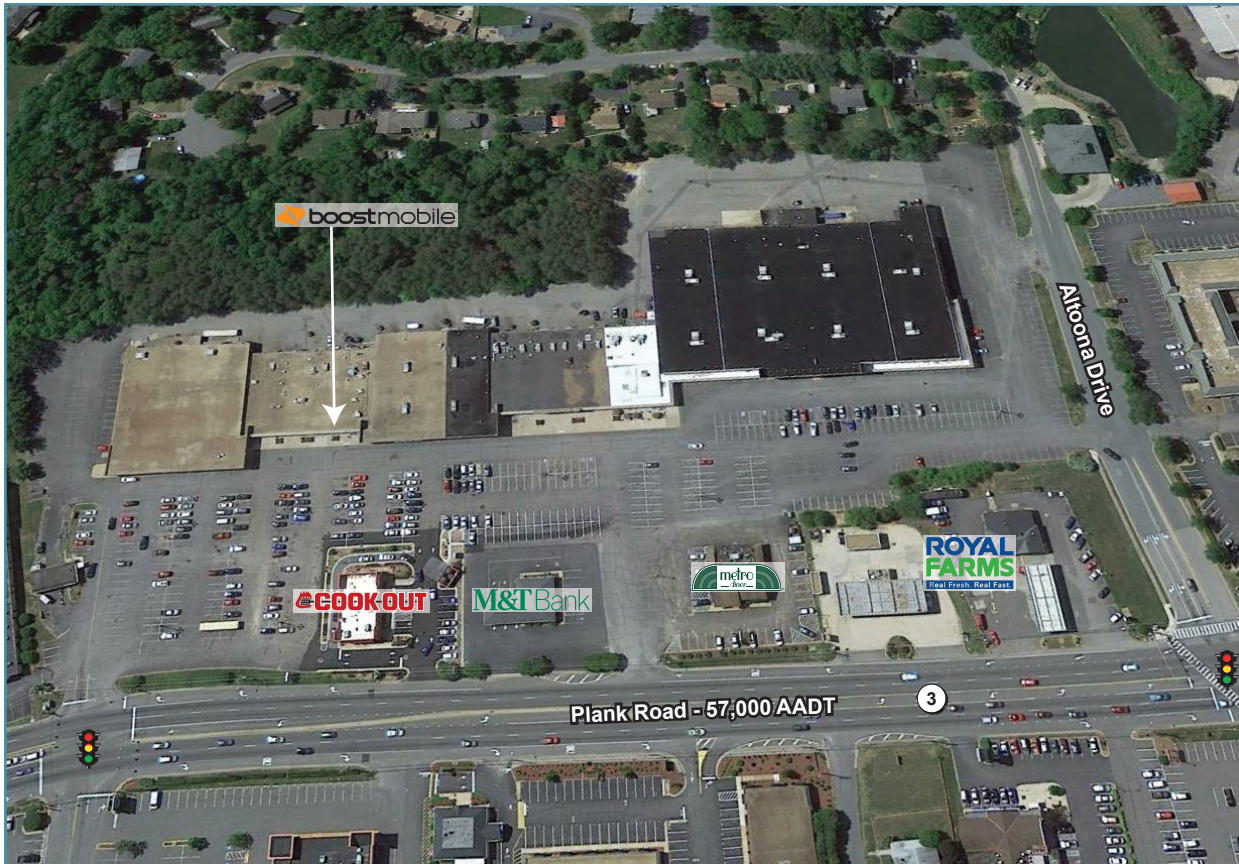

# GREENBRIER SHOPPING CENTER

2000 - 2220 Plank Road, Fredericksburg, VA 22401

Greenbrier Shopping Center is strategically located at the signalized intersection of Plank Road (Route 3) and Altoona Drive, just to the east of I-95. Greenbrier Shopping Center is well positioned within the Fredericksburg retail corridor and also benefits from strong demographics, with an estimated annual growth rate of just under 1% within 3 miles over the next 5 years.

## Retail Space Available:

2,000 SF - 80,155 SF

**Center Type:** Community Center  
**Retail GLA:** 160,202 SF  
**Features:** Signalized Intersection  
 Dedicated Turn Lane  
 Pylon Sign  
 Drive Thru  
**Parking:** 655 Surface Spaces  
**Traffic Counts:** 57,000 AADT on Plank Road

# GREENBRIER SHOPPING CENTER

2000 - 2220 Plank Road, Fredericksburg, VA 22401

Space	Tenant
2000	Available - 24,448
2010	Available - 2,000 SF
2012	Available - 2,000 SF
2014	Greenbrier Laundromat
2018	Nail Connection
2020	Boost Mobile
2022	Decatur's Crabs
2026	Latino Market & Jewelry
2028	Two Times New
2030	Available - 6,000 SF
2032	Taj Indian Cuisine
2042	Rent-n-Roll
2046	Available - 6,000 SF
2052	Available - 6,000 SF
2060	Available - 80,155 SF
2068	Metro Diner
2220	Fire Department