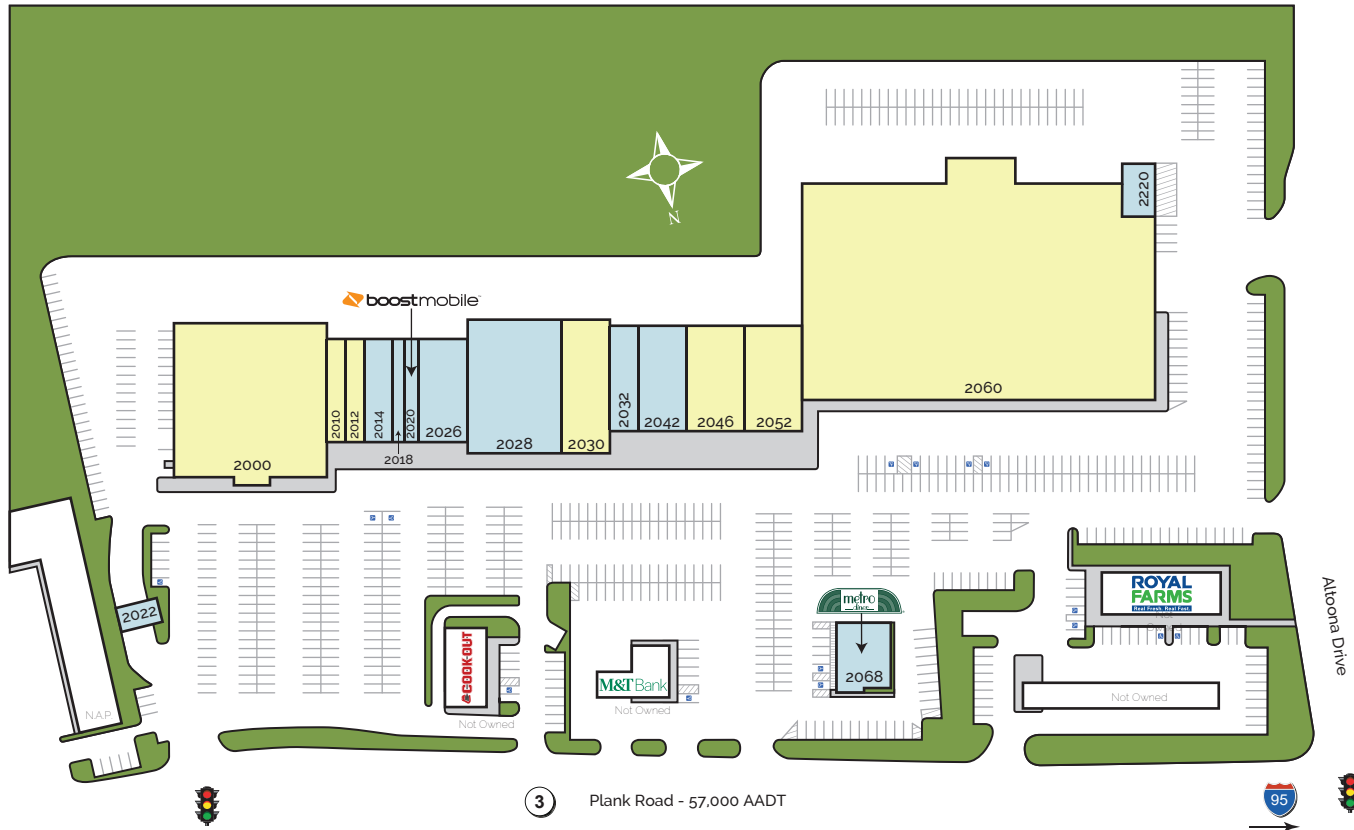

# GREENBRIER SHOPPING CENTER

2000 - 2220 Plank Road, Fredericksburg, VA 22401

Greenbrier Shopping Center is strategically located at the signalized intersection of Plank Road (Route 3) and Altoona Drive, just to the east of I-95. Greenbrier Shopping Center is well positioned within the Fredericksburg retail corridor and also benefits from strong demographics, with an estimated annual growth rate of just under 1% within 3 miles over the next 5 years.

## Retail Space Available:

2,000 SF - 80,155 SF

**Center Type:** Community Center  
**Retail GLA:** 160,202 SF  
**Features:** Signalized Intersection  
 Dedicated Turn Lane  
 Pylon Sign  
 Drive Thru  
**Parking:** 655 Surface Spaces  
**Traffic Counts:** 57,000 AADT on Plank Road

# GREENBRIER SHOPPING CENTER

2000 - 2220 Plank Road, Fredericksburg, VA 22401

Space	Tenant
2000	Available - 24,448
2010	Available - 2,000 SF
2012	Available - 2,000 SF
2014	Greenbrier Laundromat
2018	Nail Connection
2020	Boost Mobile
2022	Decatur's Crabs
2026	Latino Market & Jewelry
2028	Two Times New
2030	Available - 6,000 SF
2032	Taj Indian Cuisine
2042	Rent-n-Roll
2046	Available - 6,000 SF
2052	Available - 6,000 SF
2060	Available - 80,155 SF
2068	Metro Diner
2220	Fire Department