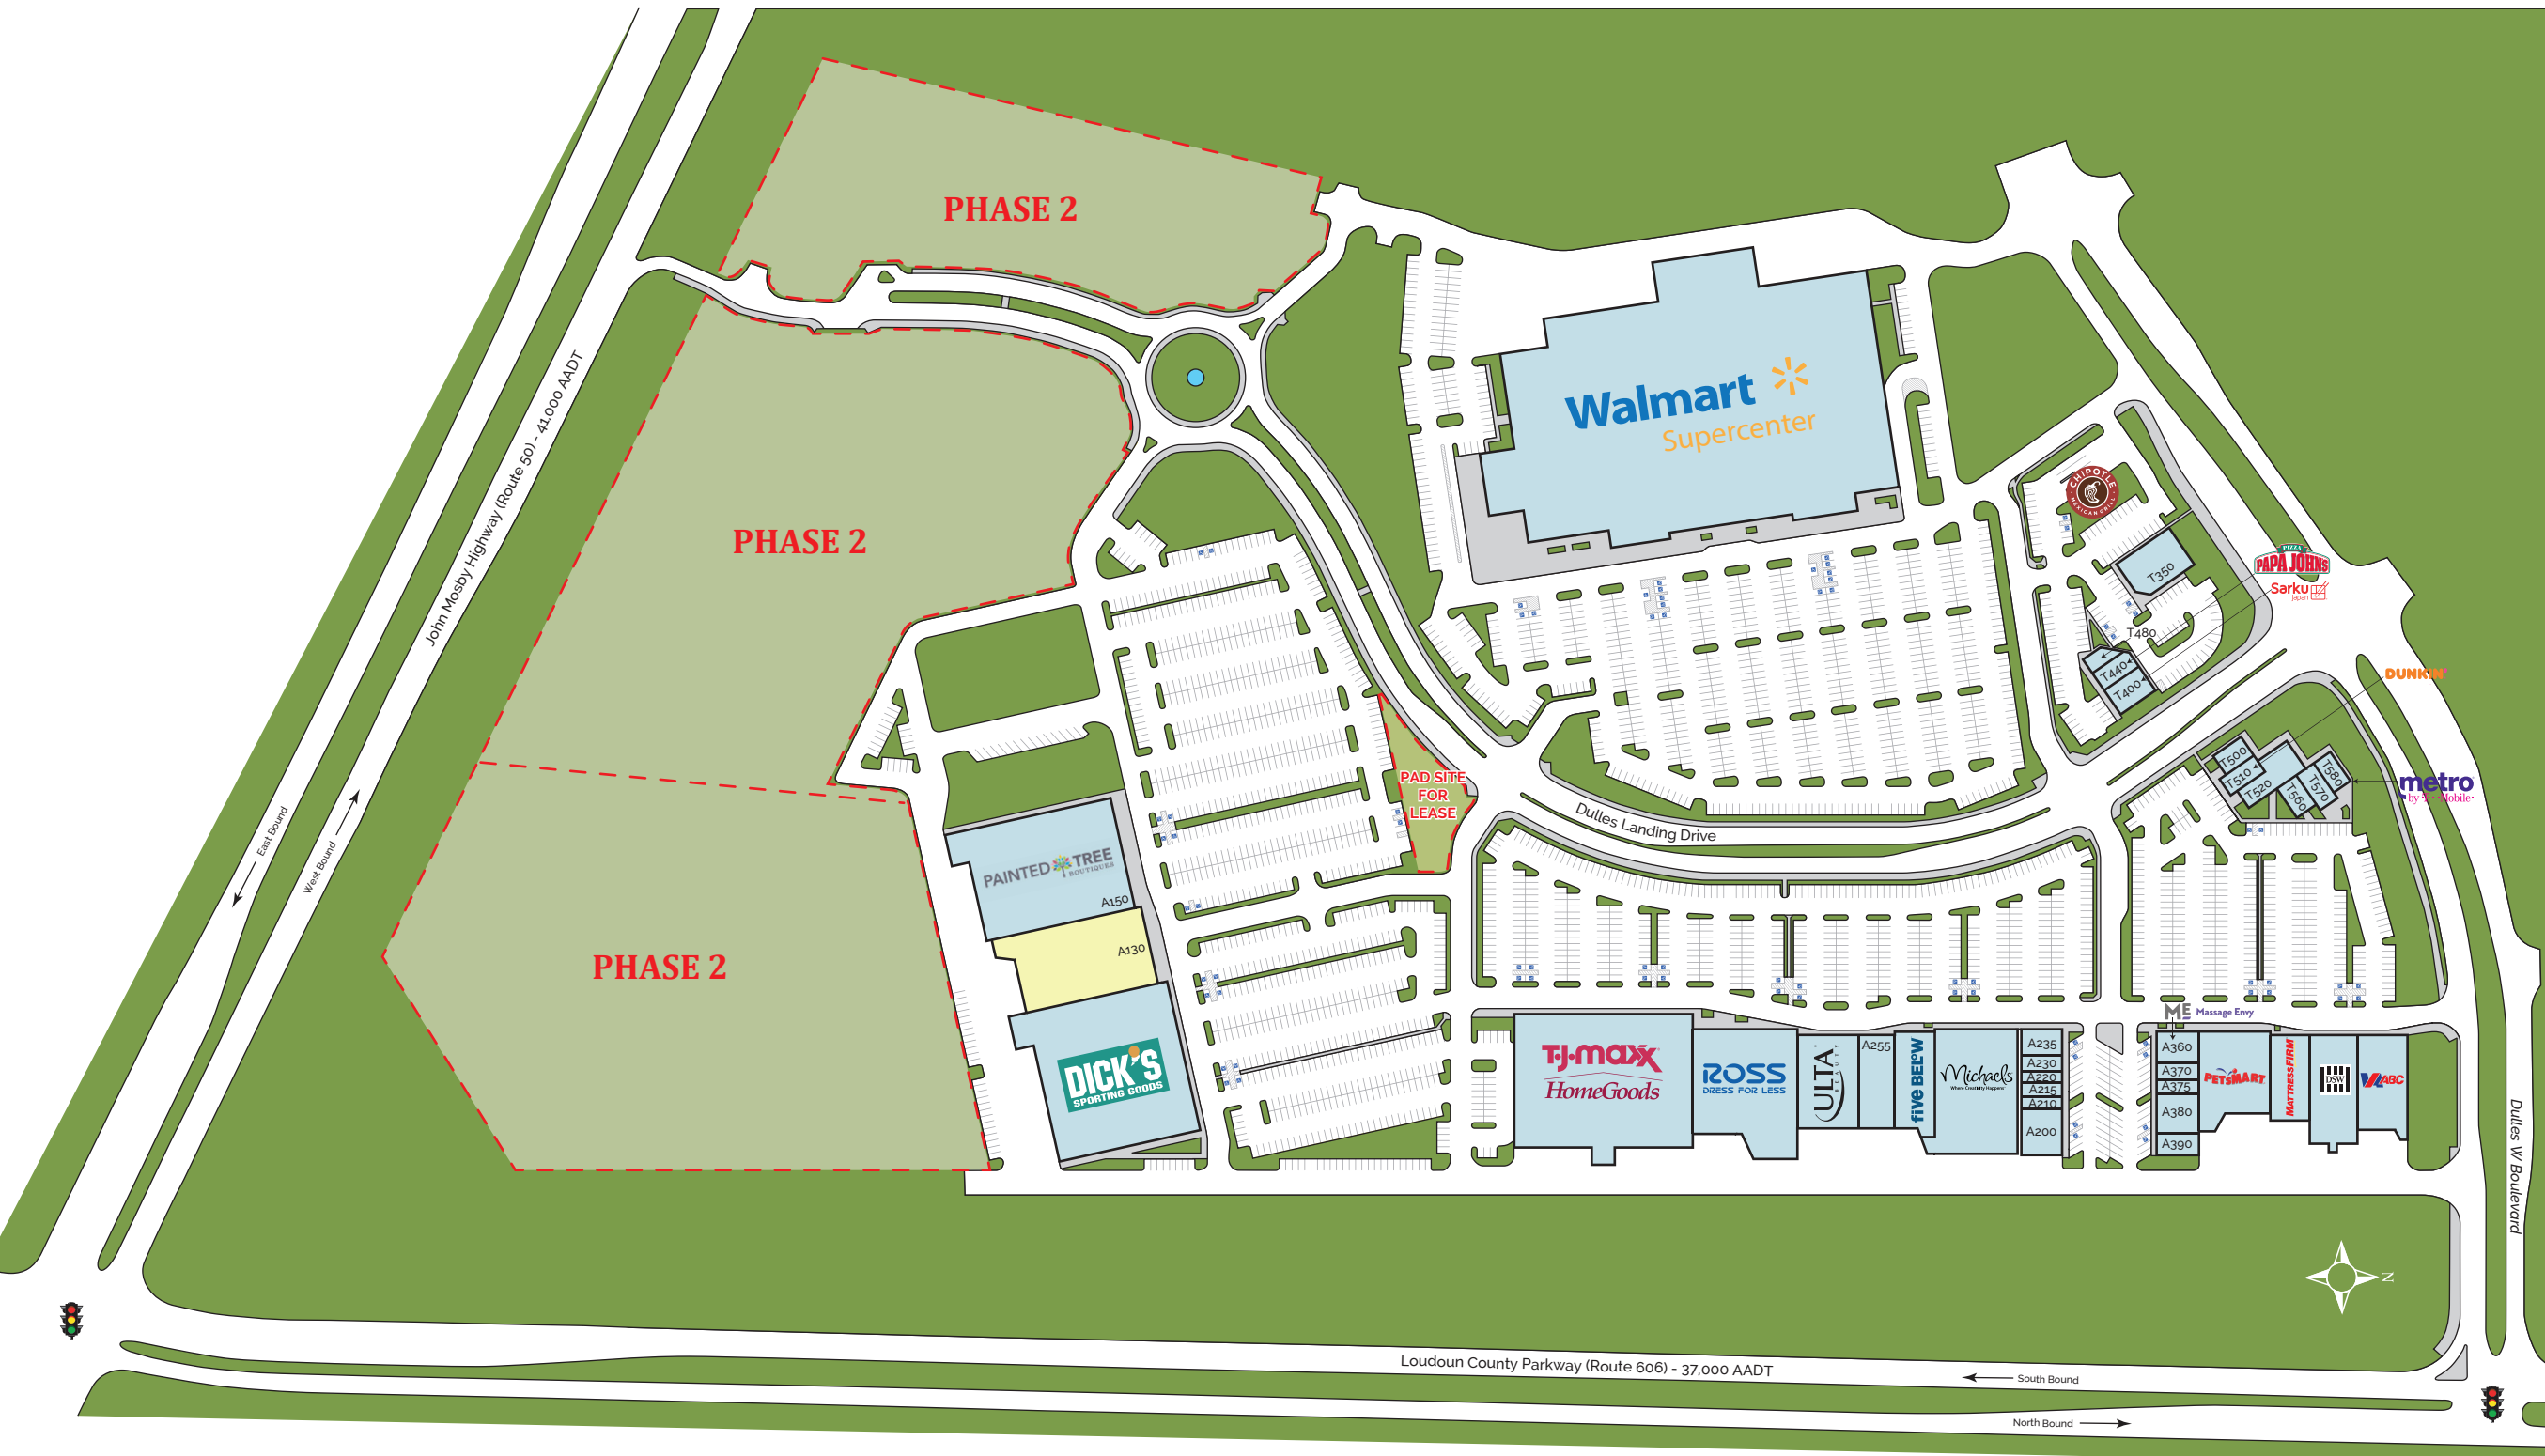

# DULLES LANDING

Route 50 & Loudoun County Parkway, Dulles, VA 20166

| Space | Tenant                 |
|-------|------------------------|
| A100  | Dick's Sporting Goods  |
| A130  | Available - 23,205 SF  |
| A150  | Painted Tree Boutiques |
| A200  | Indian Mart            |
| A210  | Eye Level              |
| A215  | European Wax Center    |
| A220  | D&L Barbershop         |
| A230  | Kung Fu Tea            |
| A235  | Dosa Grill             |
| A240  | Michaels               |
| A245  | Five Below             |
| A255  | Bray & Scarff          |
| A260  | Ulta                   |
| A270  | Ross Dress for Less    |
| A280  | TJ Maxx/Home Goods     |
| A310  | Virginia ABC           |
| A320  | DSW Shoe Warehouse     |
| A330  | Mattress Firm          |
| A340  | Petsmart               |
| A360  | Massage Envy           |
| A370  | MyEyeDr.               |
| A375  | Blush Medi Spa         |
| A380  | The Little Gym         |
| A390  | Pure Barre             |
| Pad   | Chipotle - Coming Soon |
| GL    | Walmart Supercenter    |
| T350  | Smilez/Loudoun Dental  |
| T400  | Sarku Japan            |
| T440  | Papa John's            |
| T480  | 5T'ice                 |
| T500  | Persian Kabob          |
| T510  | Dunkin'                |
| T520  | Plaza Mexico           |
| T560  | Nails En Color II      |
| T570  | Salon Khouri           |
| T580  | Metro by T-Mobile      |